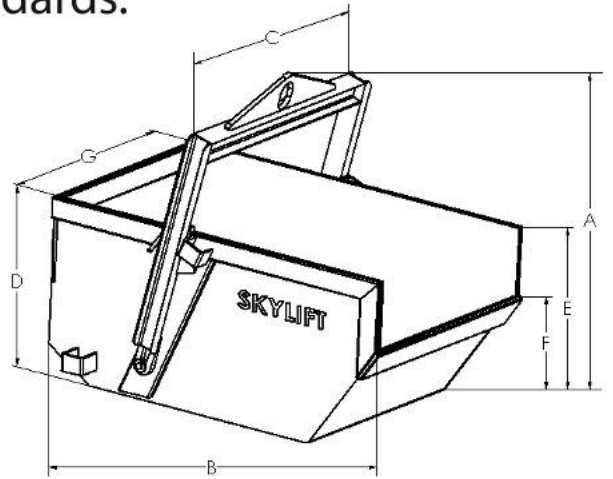

# Self-Dumping Boat Skip

**Skylift** Self Dumping Boat Skips used for general waste and muck handling without the help of second operator nor chain slings. **Skylift** designed and manufactured according to the **UNI EN 13155, UNI EN ISO 12100, UNI EN 349, UNI ISO 8686** and **UNI EN 10204** international standards.

**OUR LIFTING  
PRODUCTS**  
CERTIFIED BY

MODEL	CAPACITY (Lt)	DIMENSIONS (mm)							CAPACITY (kg)	WEIGHT (Kg)
		A	B	C	D	E	F	G		
SKL 500	500	1080	1280	1050	600	500	380	980	1000	100
SKL 1500	1500	1450	1760	1270	830	800	515	1100	3000	350
SKL 2000	2000	1550	1970	1585	920	890	610	1410	4000	500
SKL 3000	3000	1625	2146	1962	1006	900	580	1762	6000	670
SKL 4000	4000	2036	2551	2268	1130	1011	710	2062	8000	1150
SKL 6000	6000	2416	2830	2272	1436	1330	880	2066	12000	1755
SKL 8000	8000	2743	3425	2269	1736	1610	1072	2066	16000	2960
SKL 10000	10000	3007	4021	2269	1858	1710	1163	2066	20000	4059